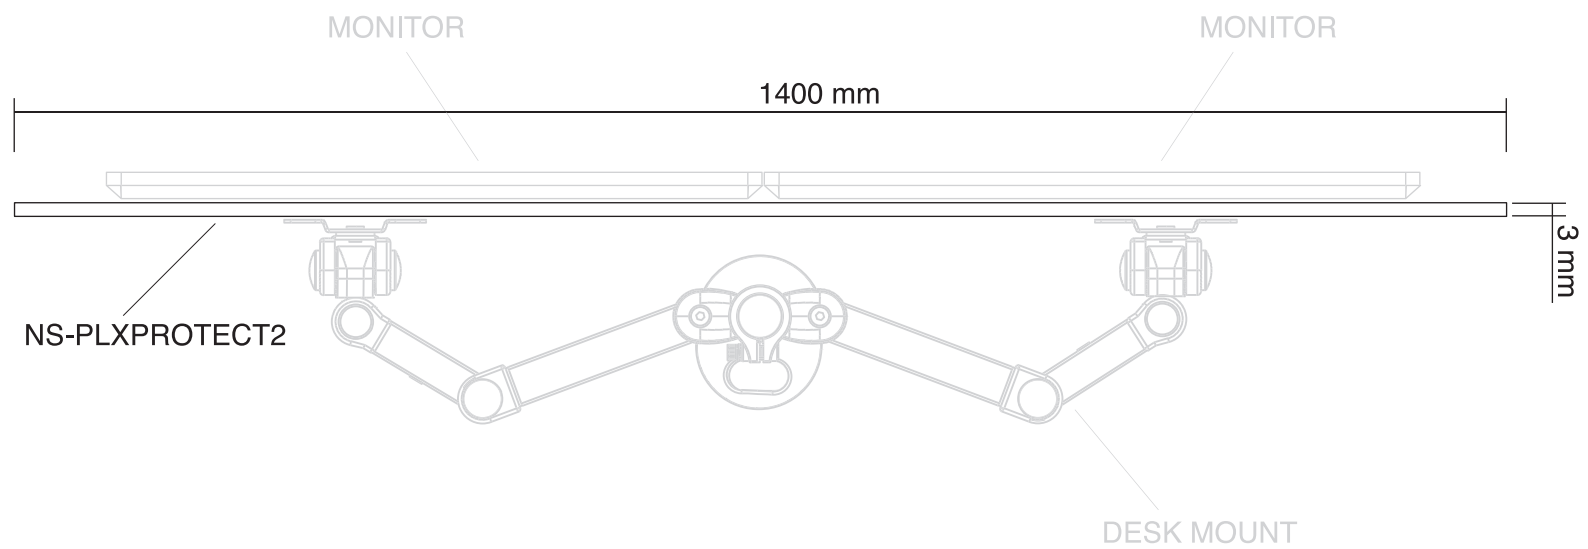

Front view

740 mm

1400 mm

MONITOR

MONITOR

NS-PLXPROTECT2

3 mm

Side front view

Side view

Top view

NS-PLXPROTECT2

Product view