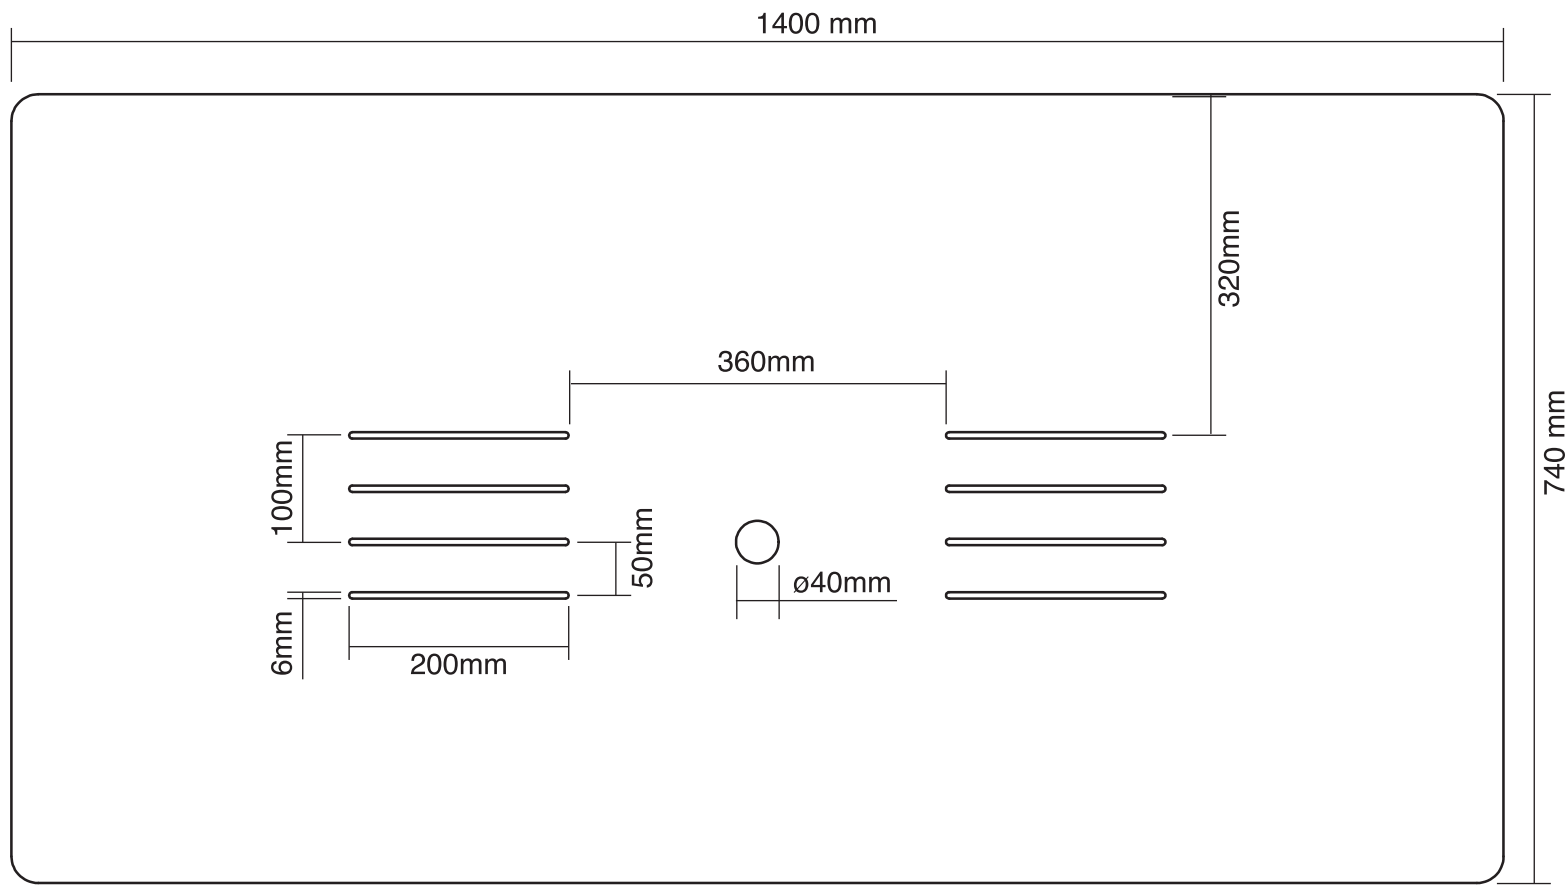

Front view

740 mm

1400 mm

MONITOR

MONITOR

NS-PLXPROTECT2

3 mm

Side front view

Side view

Top view

NS-PLXPROTECT2

Product view