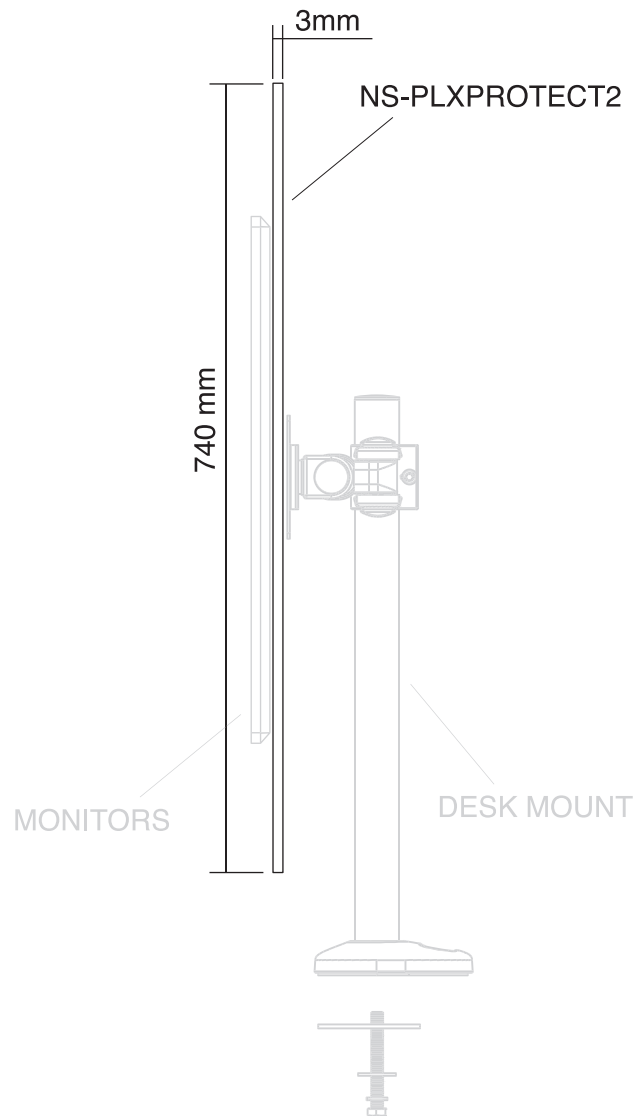

Front view

740 mm

1400 mm

MONITOR

MONITOR

NS-PLXPROTECT2

3 mm

Side front view

Side view

Top view

NS-PLXPROTECT2

Product view