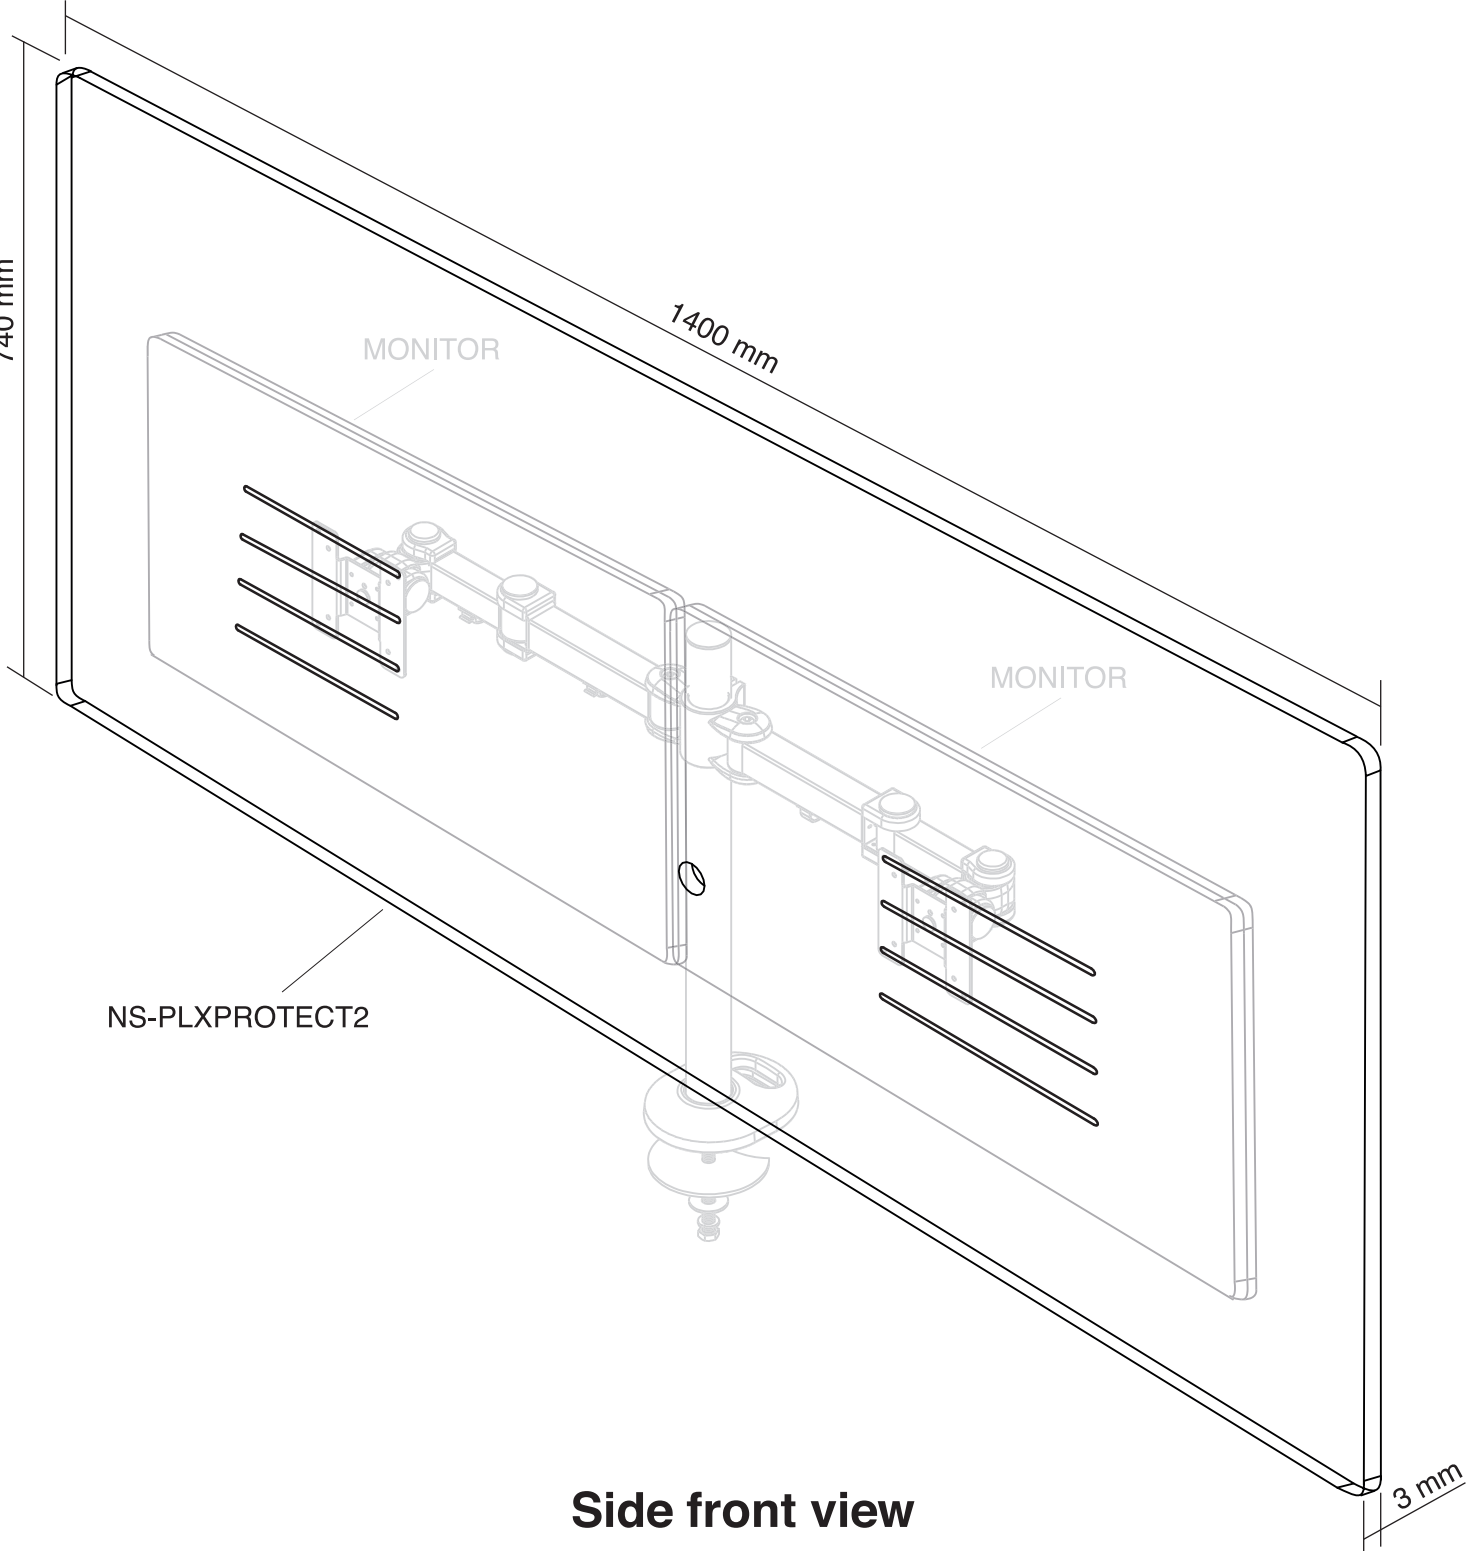

Front view

740 mm

1400 mm

MONITOR

MONITOR

NS-PLXPROTECT2

3 mm

Side front view

Side view

Top view

NS-PLXPROTECT2

Product view